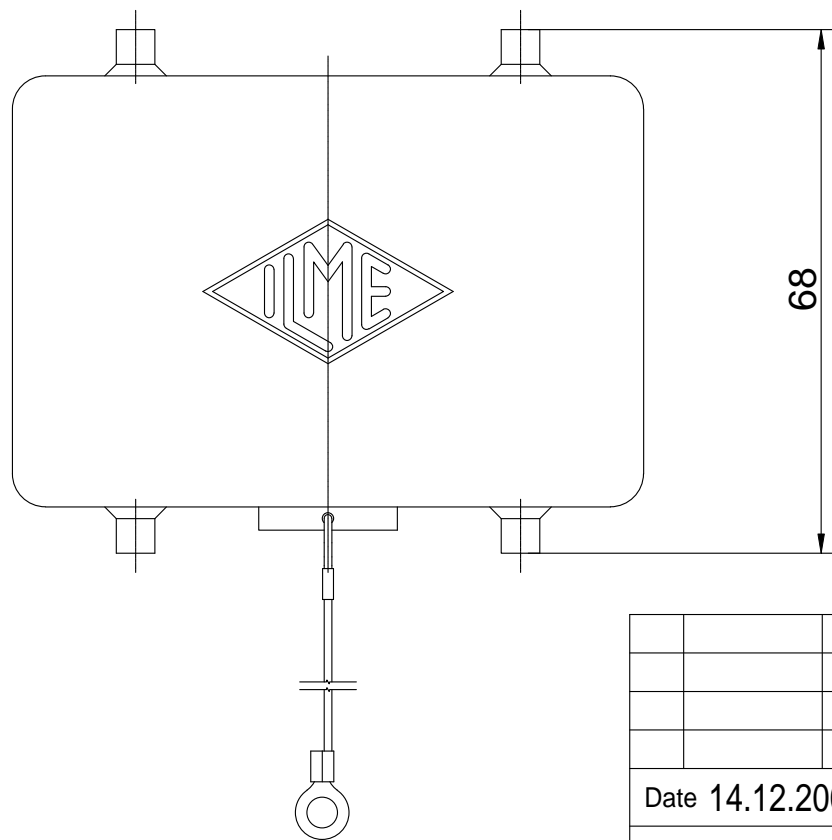

Diritti riservati All rights reserved

Date 14.12.2006	CHCW 50		Scale
Sign.	cover, with pegs AA		1:1
			